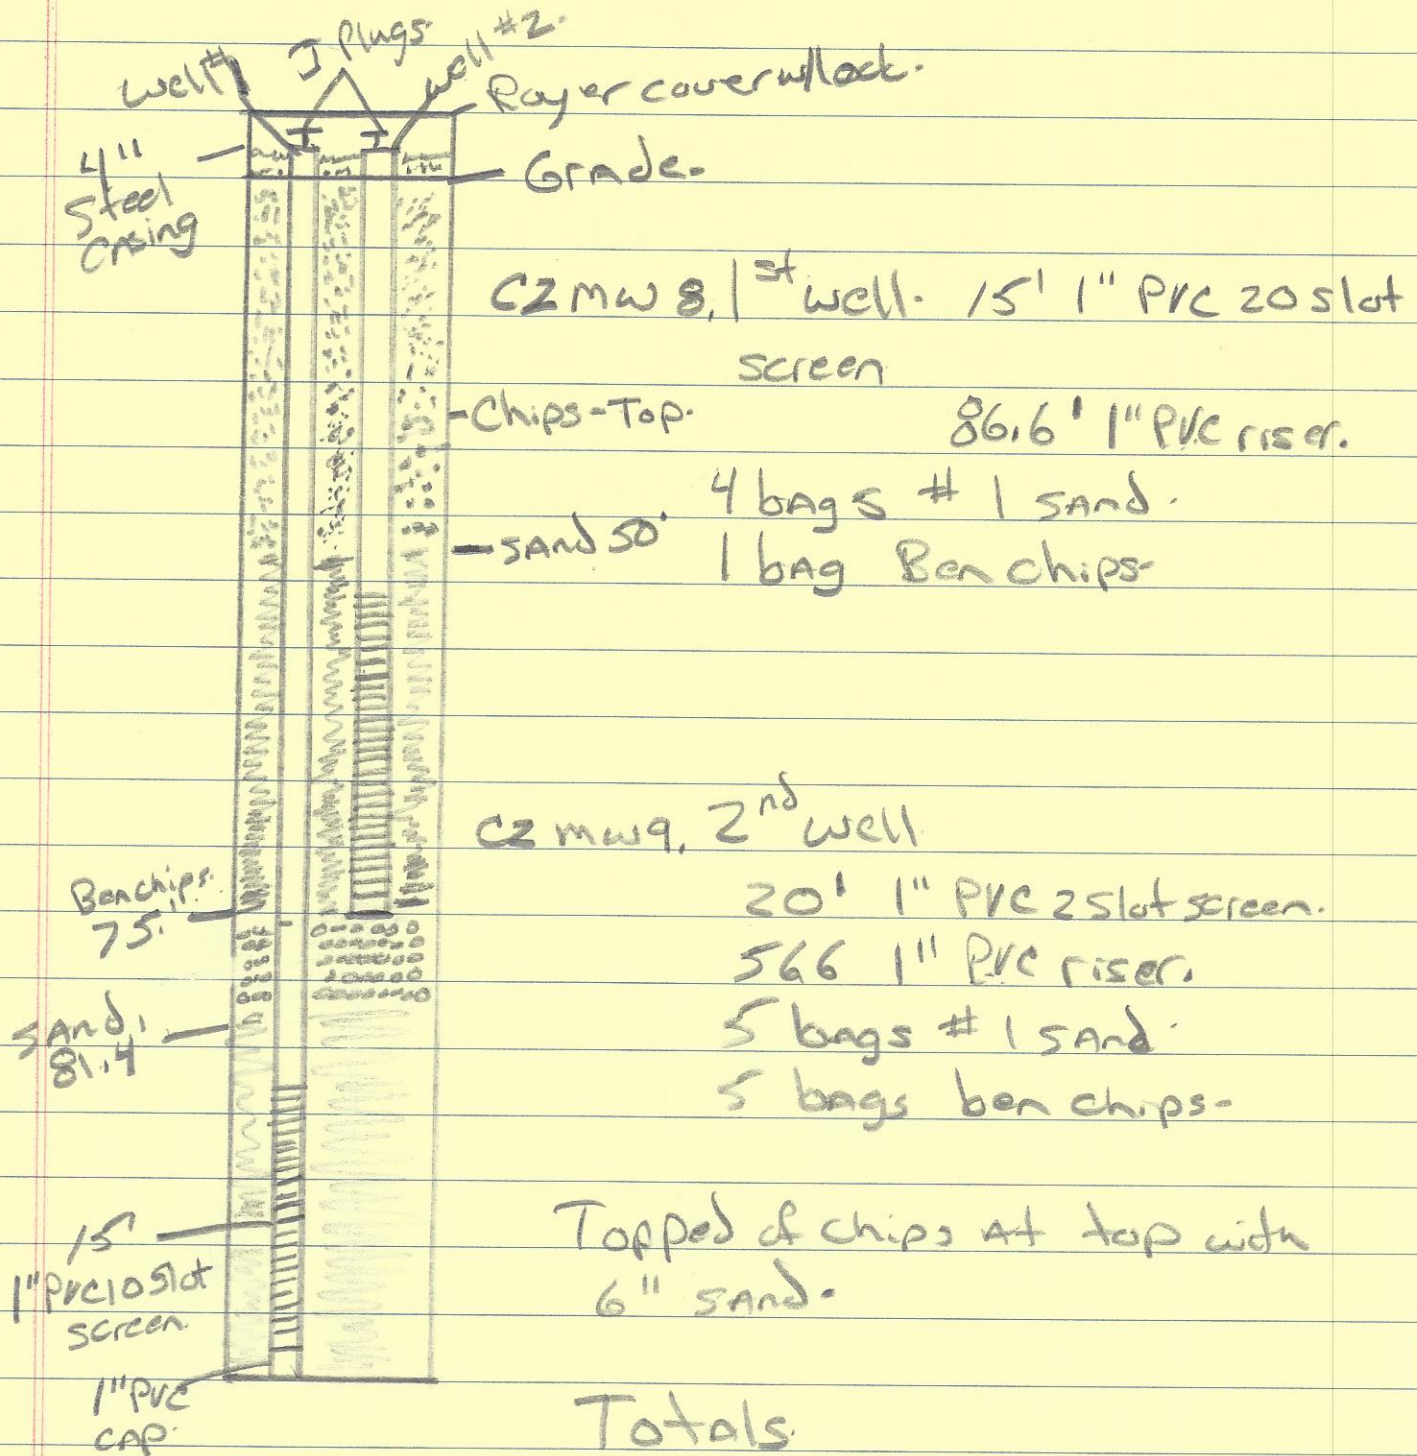

Job # 13708 Barree Twp. Pa. 2-11-13.

Totals.

2- 1" PVC caps.

35' 1" PVC 20 slot screen.

143.3' 1" PVC riser.

9 bags #1 sand - 6 bags ben chips

2- 1" I Plugs - lock for Royer cover.